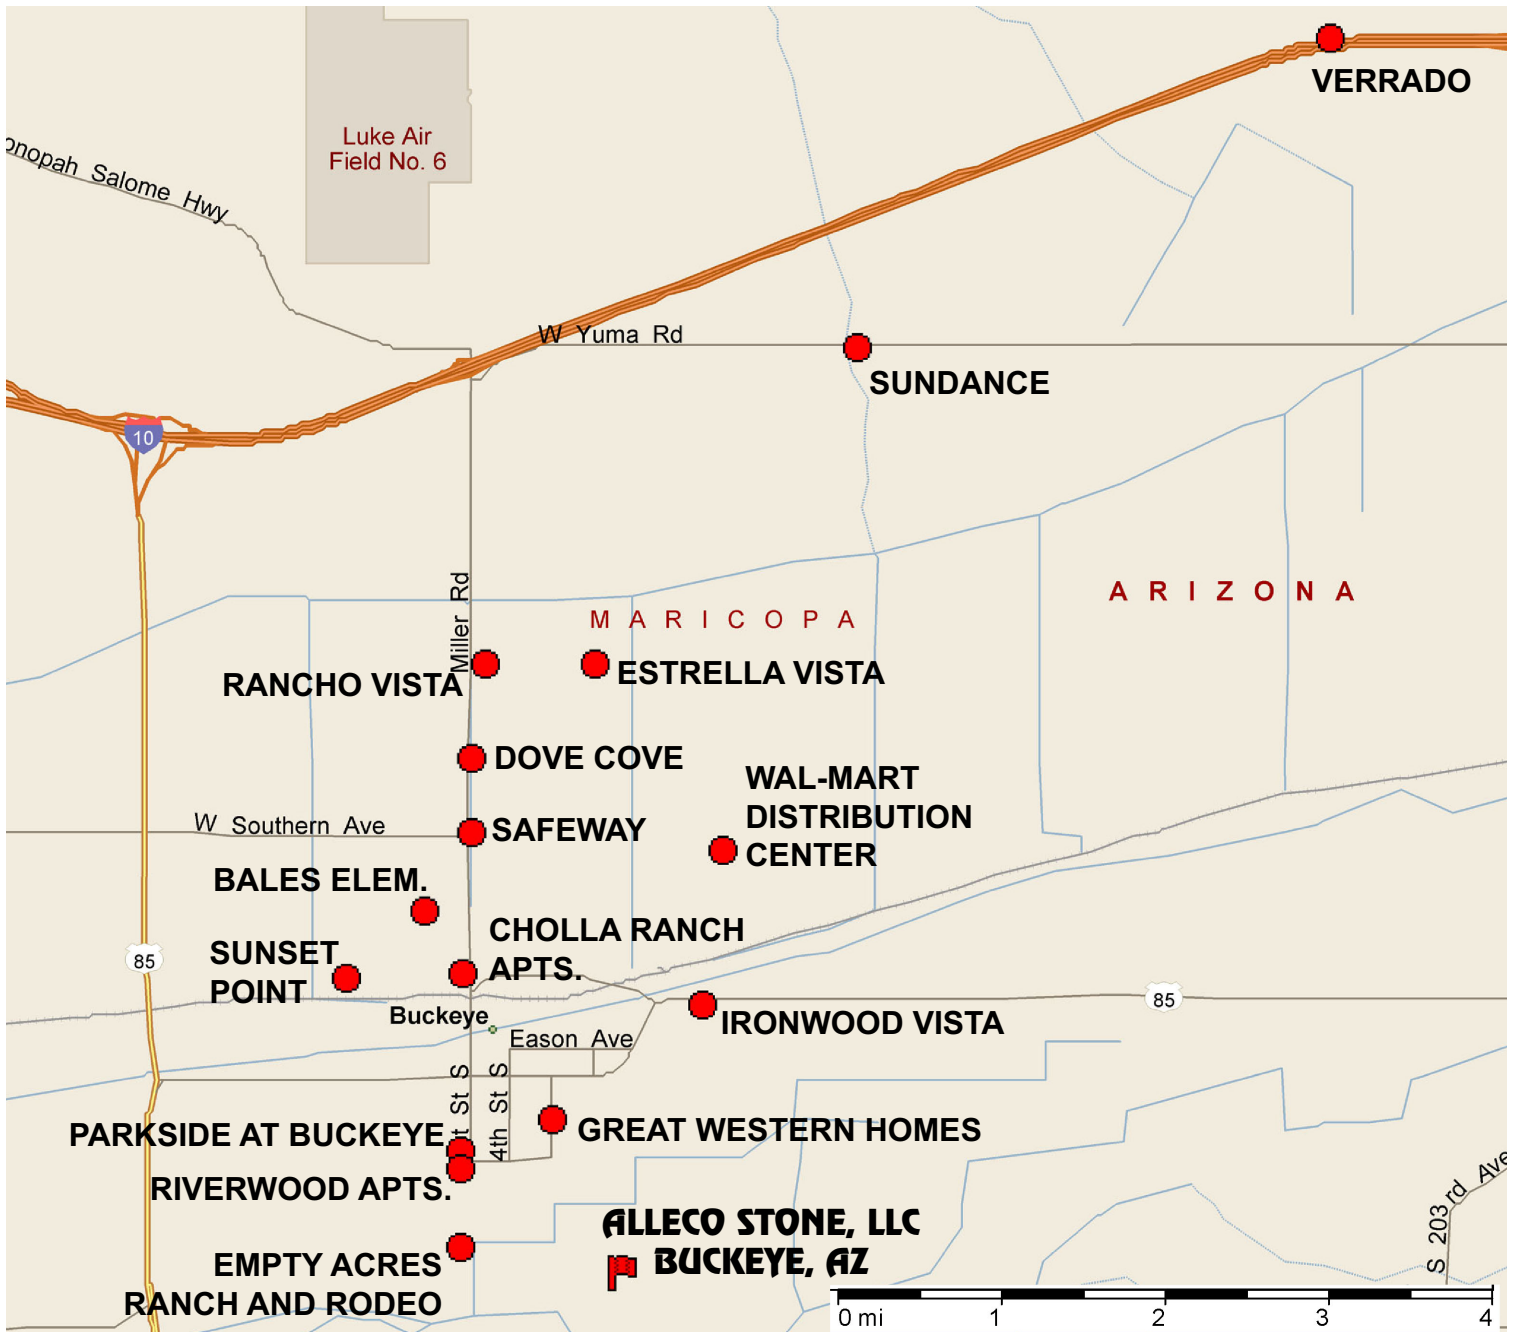

New Construction Locations within the Buckeye Vicinity

LOCATIONS

Verrado	Sunset Point	Bales Elementary School
Sundance	Riverwood Apts.	Empty Acres Ranch/Rodeo
Rancho Vista	Cholla Ranch Apts.	Parkside at Buckeye
Estrella Vista	Ironwood Vista	Wal-Mart Dist. Cen.
Dove Cove	Safeway	Great Western Homes